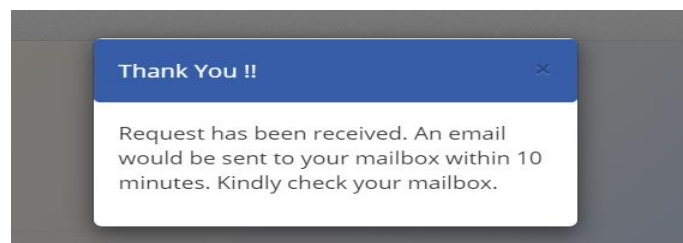

ENGLISH VERSION

Password Reset Procedure Document

Please follow Below Steps

- 1) Click on Forget Password

- 2) Enter Captcha and Submit

- 3) You will receive below message

4) Please check Email and login Potal with Email Provided Password.