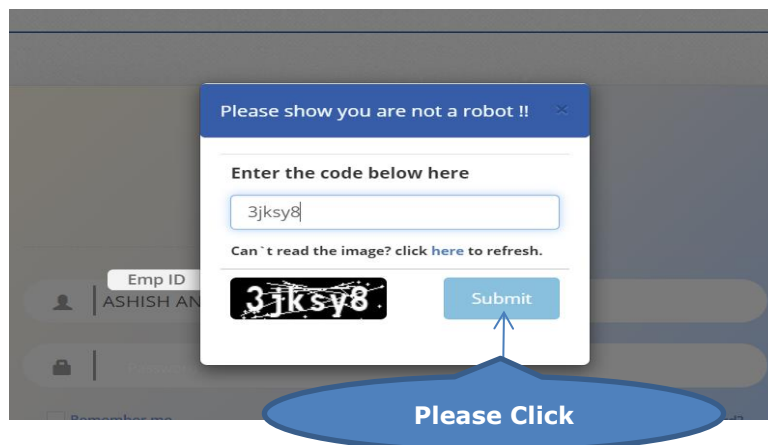

ENGLISH VERSION

Password Reset Procedure Document

Please follow Below Steps

- 1) Click on Forget Password

- 2) Enter Captcha and Submit

- 3) You will receive below message

4) Please check Email and login Potal with Email Provided Password.