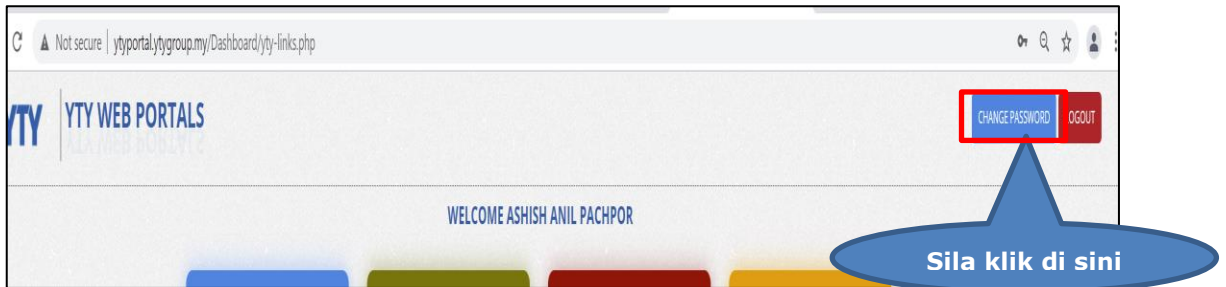

4. Sila periksa E-mel dan portal log masuk dengan Kata Laluan yang diberikan.
5. Sekiranya anda ingin menukar Kata Laluan, ikut langkah seperti di bawah:
  Sila klik pada "Change Password" untuk menukar Kata Laluan.