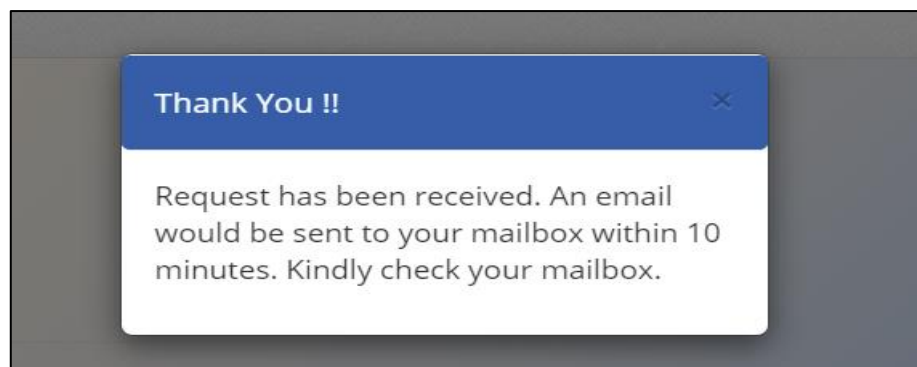

MALAY VERSION

Dokumen Prosedur Reset Kata Laluan

Sila ikuti langkah seperti berikut:

1. Klik pada "Forget Password".

2. Masukkan Captcha dan hantar. Klik pada "Submit" untuk hantar.

3. Anda akan menerima mesej seperti berikut: