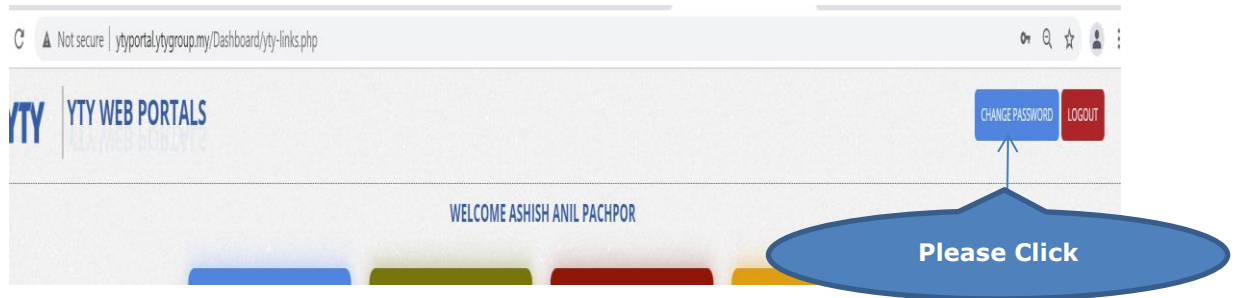

4) Please check Email and login Potal with Email Provided Password.

5) If you want change Password ,Please follow as below