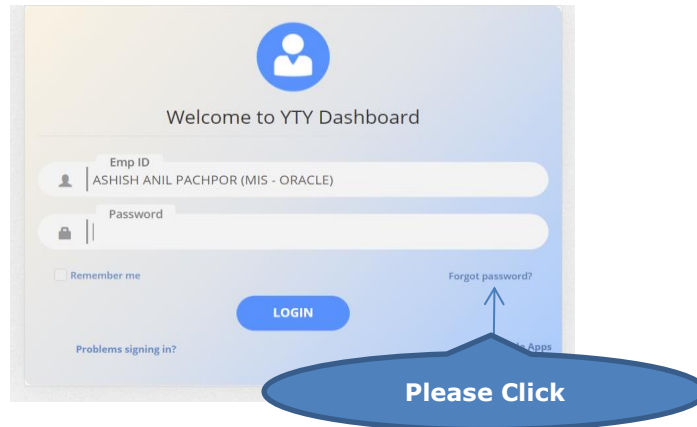

ENGLISH VERSION

Password Reset Procedure Document

Please follow Below Steps

- 1) Click on Forget Password

- 2) Enter Captcha and Submit

- 3) You will receive below message

4) Please check Email and login Potal with Email Provided Password.