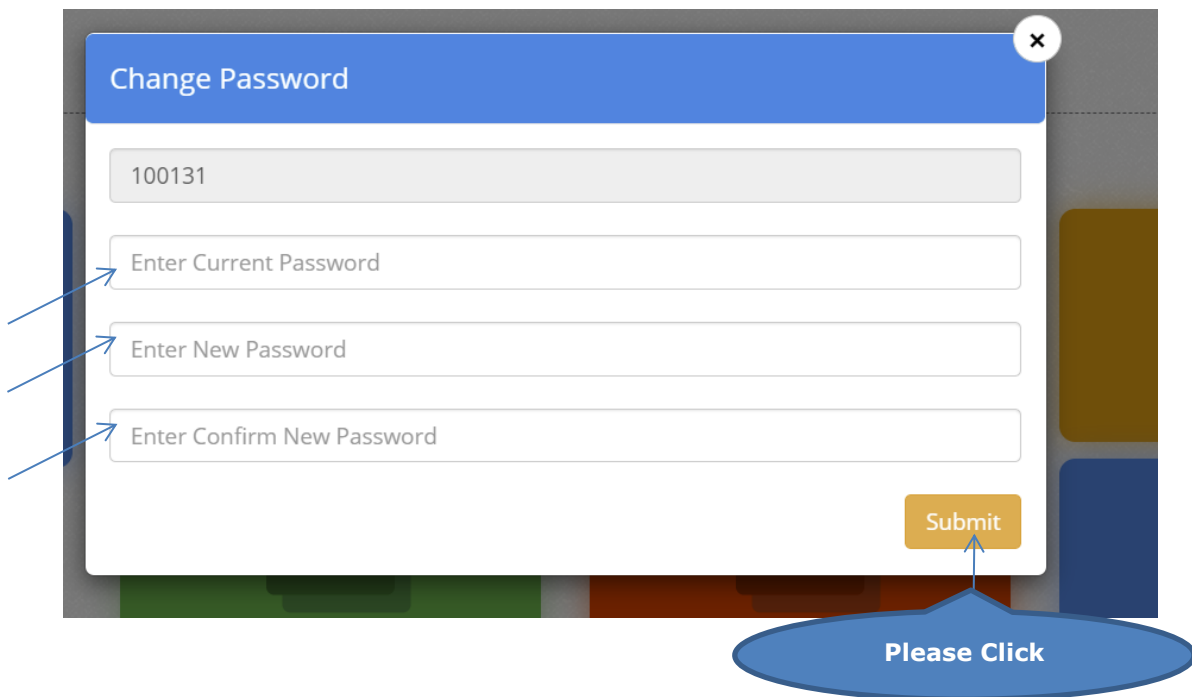

6) You can change your current Password